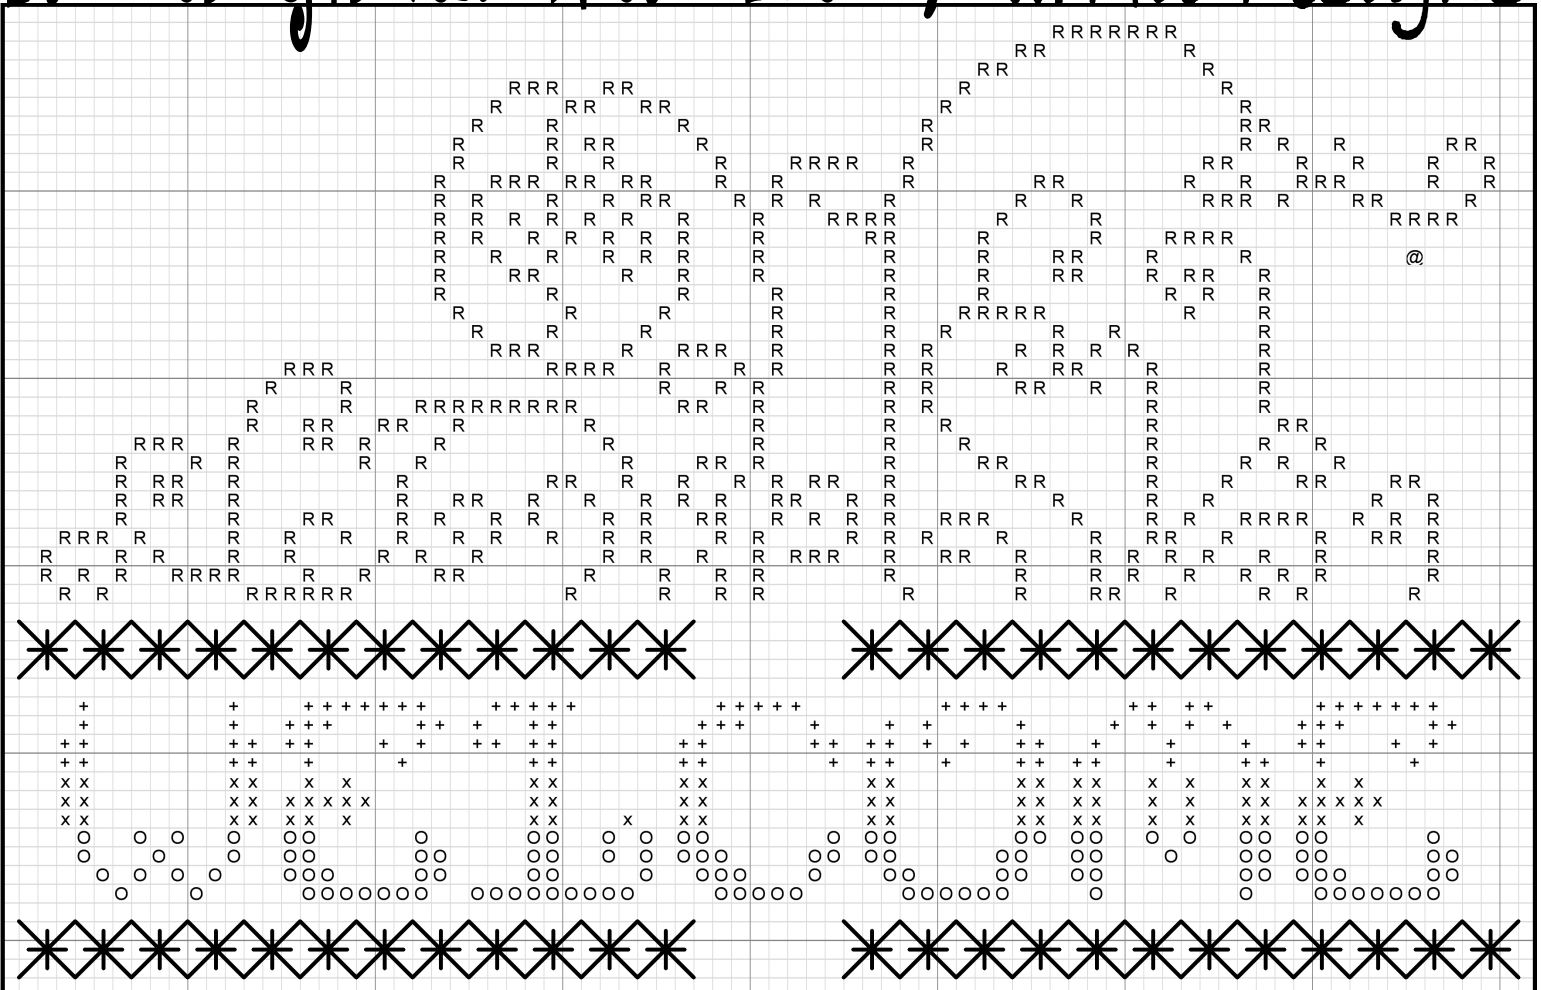

#2011-8

Symbol	Threads—3 strands
R	Dinky Dyes—Silk #149 Mardi Gras
+	DMC ecru

Symbol	Threads—3 strands
x	DMC 369
O	DMC 368

Symbol	Mill Hill Button
@	#86133 Floral Heart

Outlining—fence—2 strands	DMC 453
----------------------------------	---------

Model stitched on — Wichelt's 28ct Linen Milk Chocolate #7695 — Stitch Count: 82x x 56h — Design Size: 6 x 4in.